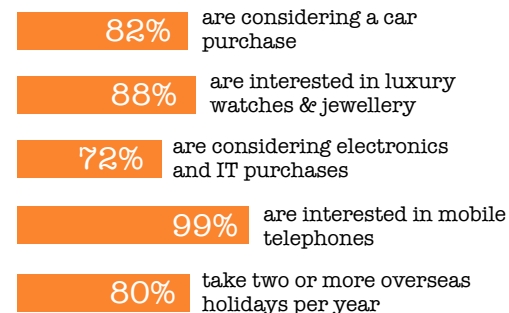

Luxury Goods