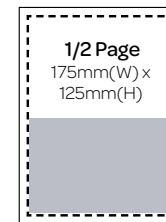

Print Specifications

Display

Publishing Schedule

Monthly

Specifications

Cover paper: 157gsm Art Card

ROP pages: 82gsm Matt Art Paper

Orientation: Portrait

Trim Size: 210mm (W) x 285mm (H)

Binding: Perfect Binding

Cover: Mett Lamination

Printing: Web Offset

Guidelines for Artwork

Format: PDF/ JPG file with all fonts outlined & images embedded

Color Mode: CMYK

Resolution: at least 300 dpi or higher

Remarks: Artwork for advertisements should be submitted with 5mm bleed and crop marks shown. All files should be created using Illustrator, InDesign or Photoshop software.

Loose Inserts

Size NOT exceeding 200mm (W) x 270mm (H);

Weight NOT over 10 grams.