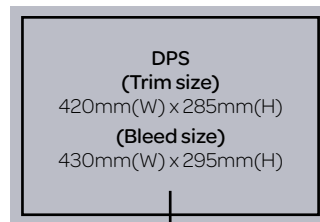

Print Specifications

Display

Publishing Schedule

Monthly

Specifications

Cover paper: 157gsm Art Card

ROP pages: 82gsm Matt Art Paper

Orientation: Portrait

Trim Size: 210mm (W) x 285mm (H)

Binding: Perfect Binding

Cover: Mett Lamination

Printing: Web Offset

Guidelines for Artwork

Format: PDF/ JPG file with all fonts outlined & images embedded

Color Mode: CMYK

Resolution: at least 300 dpi or higher

Remarks: Artwork for advertisements should be submitted with 5mm bleed and crop marks shown. All files should be created using Illustrator, InDesign or Photoshop software.

Loose Inserts

Size NOT exceeding 200mm (W) x 270mm (H);

Weight NOT over 10 grams.