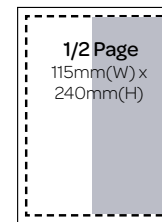

Print Specifications

Display

Publishing Schedule

Monthly

Specifications

Cover paper: 157gsm Art Card

ROP pages: 82gsm Matt Art Paper

Orientation: Portrait

Trim Size: 210mm (W) x 285mm (H)

Binding: Perfect Binding

Cover: Mett Lamination

Printing: Web Offset

Guidelines for Artwork

Format: PDF/ JPG file with all fonts outlined & images embedded

Color Mode: CMYK

Resolution: at least 300 dpi or higher

Remarks: Artwork for advertisements should be submitted with 5mm bleed and crop marks shown. All files should be created using Illustrator, InDesign or Photoshop software.

Loose Inserts

Size NOT exceeding 200mm (W) x 270mm (H);

Weight NOT over 10 grams.