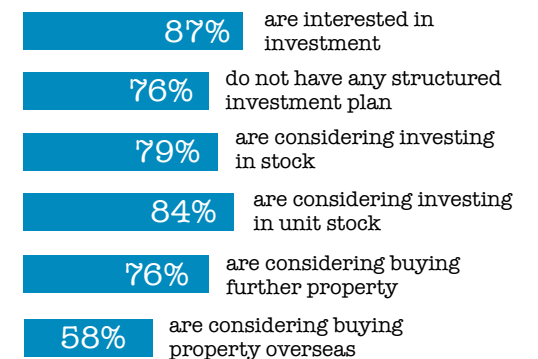

Investment