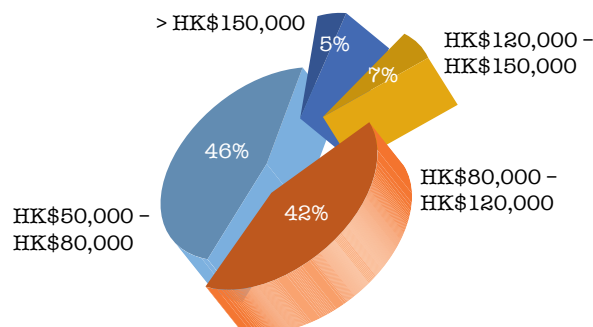

Annual Income (HK$)