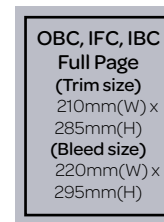

Print Specifications

Display

Publishing Schedule

Monthly

Specifications

Cover paper: 157gsm Art Card

ROP pages: 82gsm Matt Art Paper

Orientation: Portrait

Trim Size: 210mm (W) x 285mm (H)

Binding: Perfect Binding

Cover: Mett Lamination

Printing: Web Offset

Guidelines for Artwork

Format: PDF/ JPG file with all fonts outlined & images embedded

Color Mode: CMYK

Resolution: at least 300 dpi or higher

Remarks: Artwork for advertisements should be submitted with 5mm bleed and crop marks shown. All files should be created using Illustrator, InDesign or Photoshop software.

Loose Inserts

Size NOT exceeding 200mm (W) x 270mm (H);

Weight NOT over 10 grams.